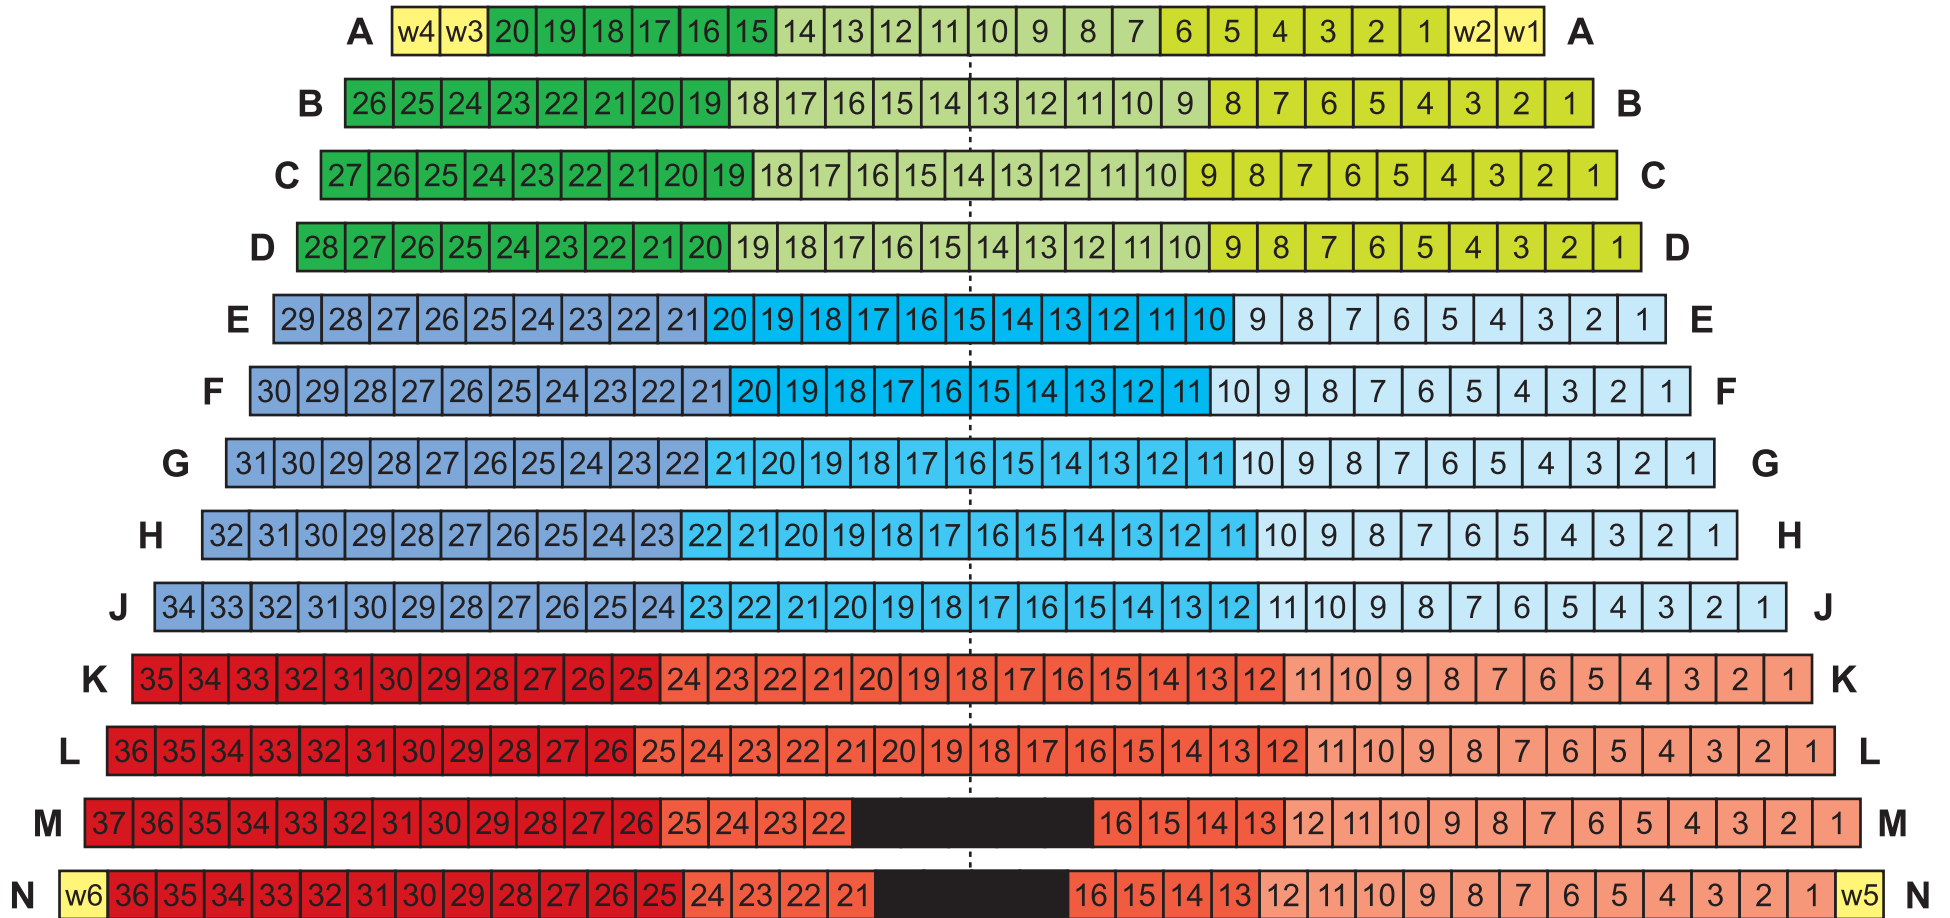

STAGE

Limited visibility for N16 & N21.